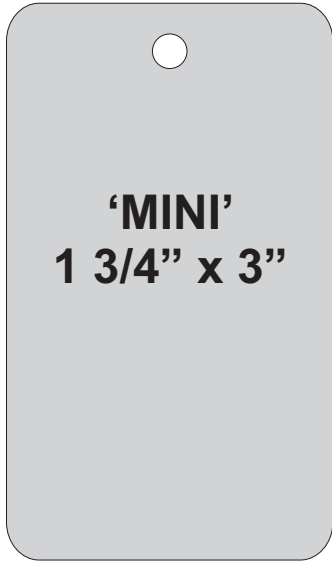

Key Tag Shapes

← 1.00" →

Actual Size
when printed at 100%

1/8" Thickness

All sizes approximate, Finished size may be slightly smaller.